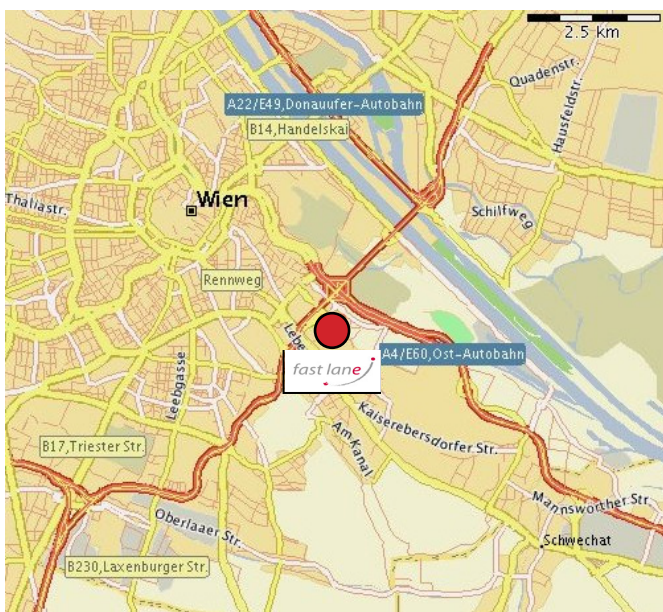

## Travel by car

Training centre:

Fast Lane Institute for Knowledge Transfer GmbH  
 Modecenterstraße 14 / Block B, 4. Stock  
 A-1030 Vienna  
 Tel: +43 1 707 95 38-0

Parking:

About 5 minutes of walking distance several parking lots and car parks are located - pricing per day ~5 Euros. The exact locations are marked on the map.

From south and west

Please take the “A23 - Südosttangente” towards Prague, exit the A23 at “St. Marx”. At the second traffic light you’ll see the training centre to your left.

From north and east:

Please take the “A23 - Südosttangente” towards Graz, exit the A23 at “St. Marx”. At the second traffic light you’ll see the training centre to your left.