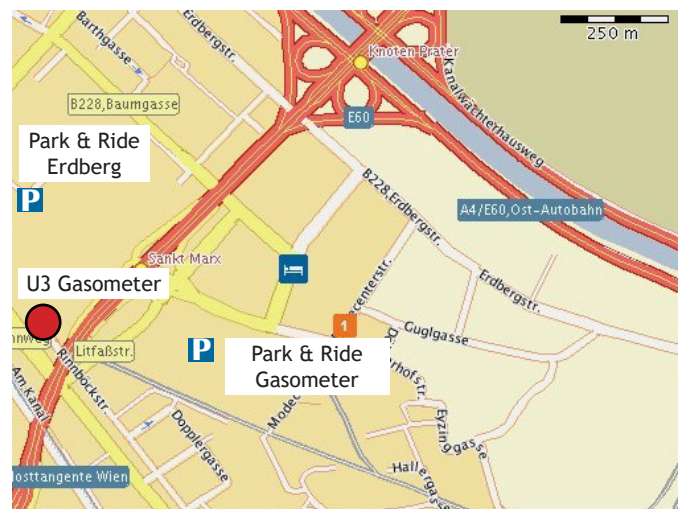

## Travel by car

Training centre:

Fast Lane Institute for Knowledge Transfer GmbH  
 Modecenterstraße 14 / Block B, 4. Stock  
 A-1030 Vienna  
 Tel: +43 1 707 95 38-0

Parking:

About 5 minutes of walking distance several parking lots and car parks are located - pricing per day ~5 Euros. The exact locations are marked on the map.

From south and west

Please take the “A23 - Südosttangente” towards Prague, exit the A23 at “St. Marx”. At the second traffic light you’ll see the training centre to your left.

From north and east:

Please take the “A23 - Südosttangente” towards Graz, exit the A23 at “St. Marx”. At the second traffic light you’ll see the training centre to your left.